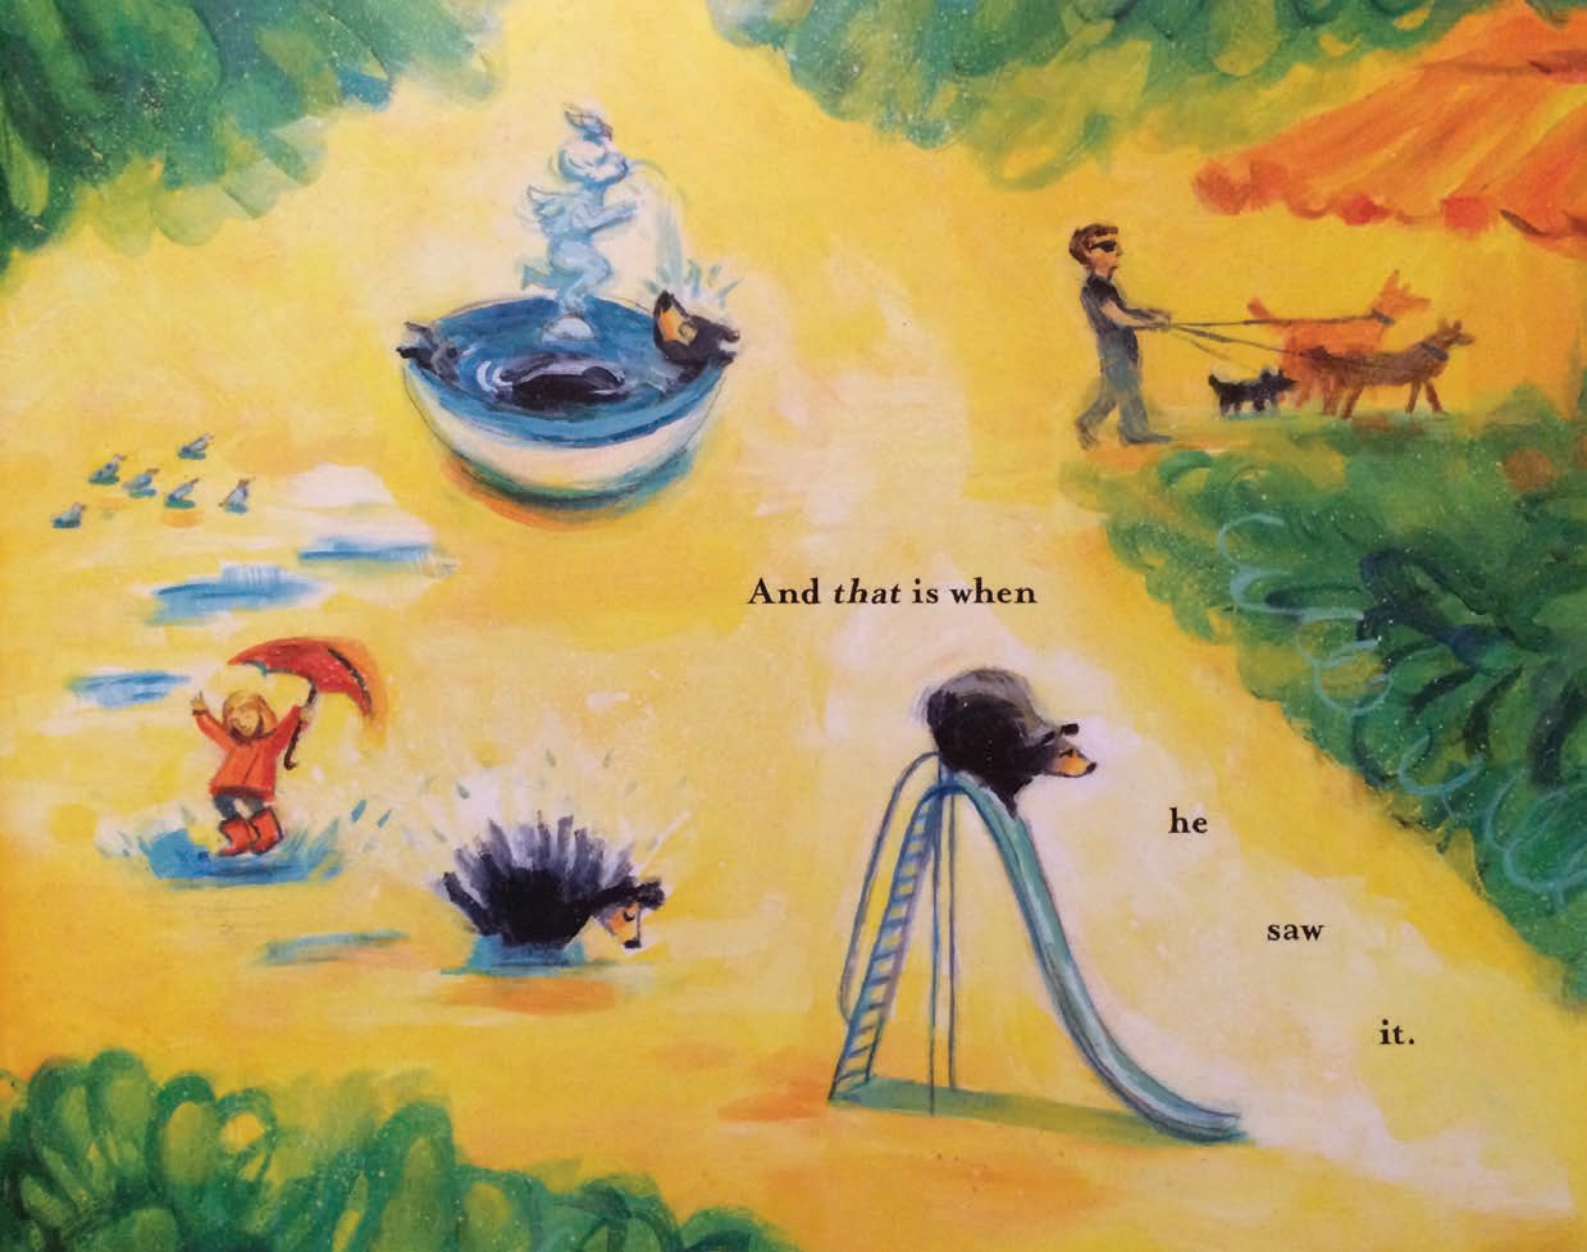

Leafy green smells led the bear to new fun.

And *that* is when

he

saw

it.

A painting of a bear sitting on a wooden bench in a park. The bear is dark brown and is hunched over, looking at a large sandwich on the bench. The sandwich is wrapped in red paper and has a yellow filling. The background is a soft, yellowish-green, suggesting a sunny day in a park with trees and grass. The text "There it was." is written in a simple, black font above the bench.

There it was.

Your beautiful and delicious sandwich. All alone.

He waited to make sure no one saw him

(not even the sandwich)

before he made his move.

It was such a great sandwich.
The bear loved it.

But just as he was
almost finished,
he heard